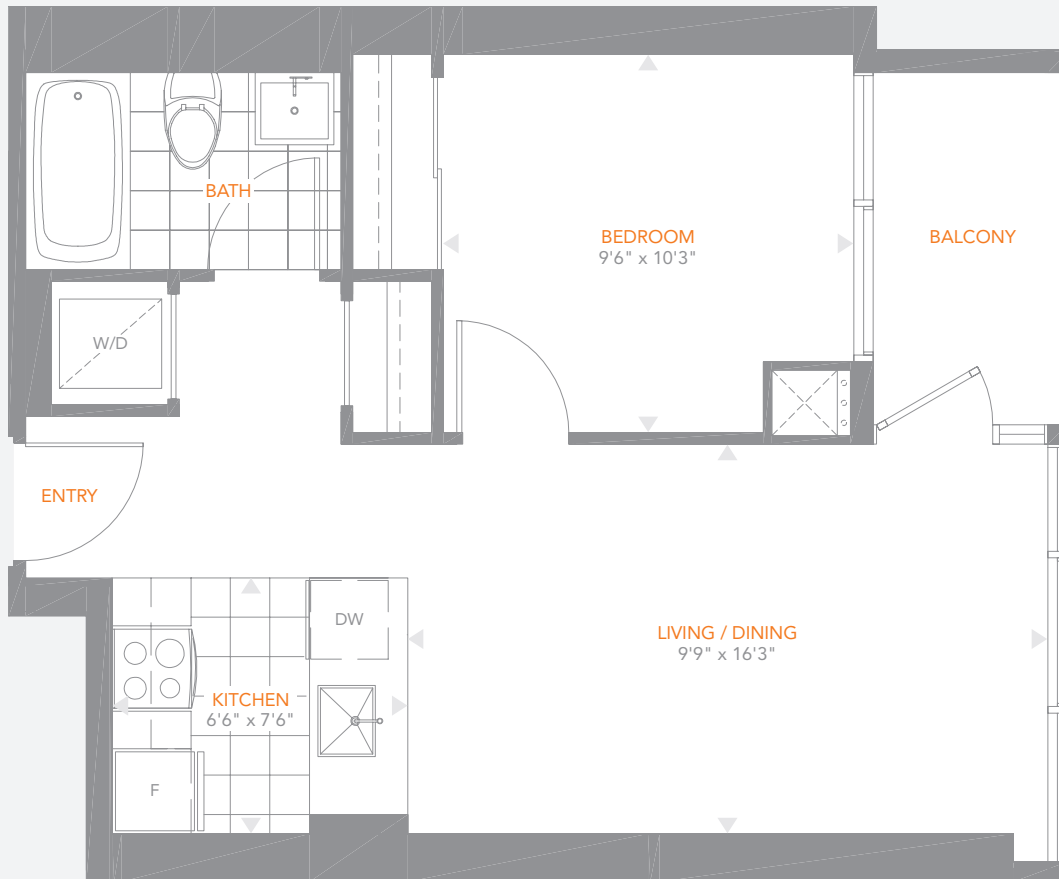

# RESIDENCE 07

ONE BEDROOM (FLOORS 12-15)

# 544

 TOTAL SQ. FT.

501 SQ. FT. + BALCONY (43 SQ. FT.)

THE  
**PINNACLE**  
on  
ADELAIDE

All areas and stated room dimensions are approximate. Sizes and specifications are subject to change without notice. Actual living area and balcony/terraces may vary from floor stated areas. All illustrations are artist's concept. E & O.E.